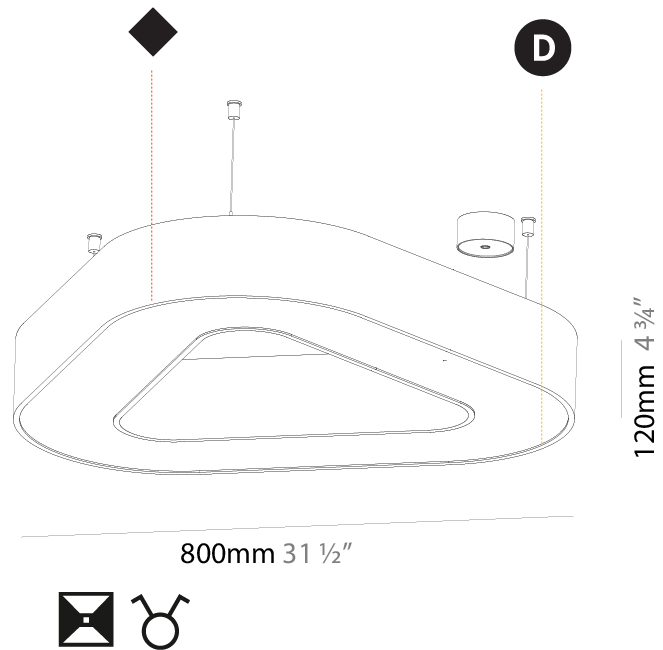

GENERAL

Series: Glorious
Subseries: Glorious Victory
Brand: Prolicht
Division: Architectural
Mounting Type: Suspension
Mounting Location: Ceiling
Subcategory: Ambient

PHYSICAL

Shape: Abstract
Length (mm): 800
Length (in): 31 1/2
Width (mm): 800
Width (in): 31 1/2
Height (mm): 120
Height (in): 4 3/4
Max. Overall Height (mm): 2120
Max. Overall Height (in): 83 7/16
Light Distribution: Direct / Indirect
Weight (kg): 8.173
Weight (lbs): 18.018
Diffuser: PMMA - Opal or Micro-Prism
Fixture Finish: SSR / BKV / CWI / CRY / HAB / LAG / UFT / ITA / RUA / RUR / MIC / FTG / MYG / TWT / LOD / PUS / FRO / FUP / KIA / POP / BLS / SPG / MEY / GOH / GUM / CHC / COM / ABZ / JAG / OBR / MOS / ROR
Fixture Material: Aluminum

ELECTRICAL

Lamp Type: LED (Zhaga Standard)
Input Wattage (W): 45
Total Output Wattage (W): 36 / 28.8 (3500K)
Dimming: Non-Dimming / Phase Dimming (120Vac only) / 0-10V Dimming
Driver Included: Yes
Driver Location: Integrated
Driver Type: Constant Current - 120 / 277Vac
Driver Class: Class 2
Input Voltage (V): 120 - 277
Constant Current (MA): 350 / 900 (3500K)

LED

Color Temperature (°K): 3000 / 3500 / 4000
Max. Delivered Lumen (lm): 5210 / 5390 / 5500
CRI: >80 CRI
Efficiency (%): 69.8
Lamp Life (hrs): 50000

OPTICAL

RATINGS AND CERTIFICATIONS

Certified By: Certified for North American Standards
IP rating: IP20