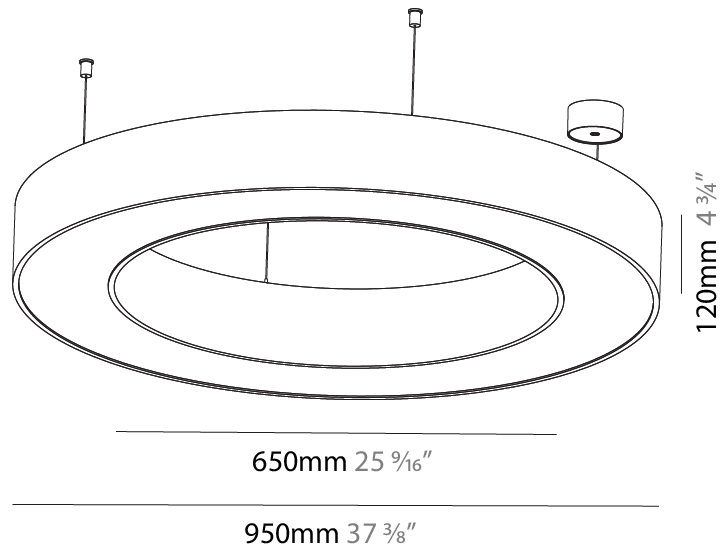

GENERAL

Series: Glorious
Subseries: Glorious
Brand: Prolicht
Division: Architectural
Mounting Type: Suspension
Mounting Location: Ceiling
Subcategory: Ambient

PHYSICAL

Shape: Round
Diameter (mm): 950
Diameter (in): 37 ³/₈
Height (mm): 120
Height (in): 4 ³/₄
Max. Overall Height (mm): 2120
Max. Overall Height (in): 83 ⁷/₁₆
Light Distribution: Direct
Weight (kg): 9.172
Weight (lbs): 20.22
Diffuser: PMMA - Opal or Micro-Prism
Fixture Finish: SSR / BKV / CWI / CRY / HAB / LAG / UFT / ITA / RUA / RUR / MIC / FTG / MYG / TWT / LOD / PUS / FRO / FUP / KIA / POP / BLS / SPG / MEY / GOH / GUM / CHC / COM / ABZ / JAG / OBR / MOS / ROR
Fixture Material: Aluminum

ELECTRICAL

Lamp Type: LED (Zhaga Standard)
Input Wattage (W): 45
Total Output Wattage (W): 36 / 28.8 (3500K)
Dimming: Non-Dimming / Phase Dimming (120Vac only) / 0-10V Dimming
Driver Included: Yes
Driver Location: Integrated
Driver Type: Constant Current
Driver Class: Class 2
Input Voltage (V): 120 - 277
Constant Current (MA): 350 / 900 (3500K)

LED

Color Temperature (°K): 3000 / 3500 / 4000
Max. Delivered Lumen (lm): 4150 / 4302 / 4390
CRI: >80 CRI
Efficiency (%): 65
Lamp Life (hrs): 50000

OPTICAL

RATINGS AND CERTIFICATIONS

Certified By: Certified for North American Standards
IP rating: IP20