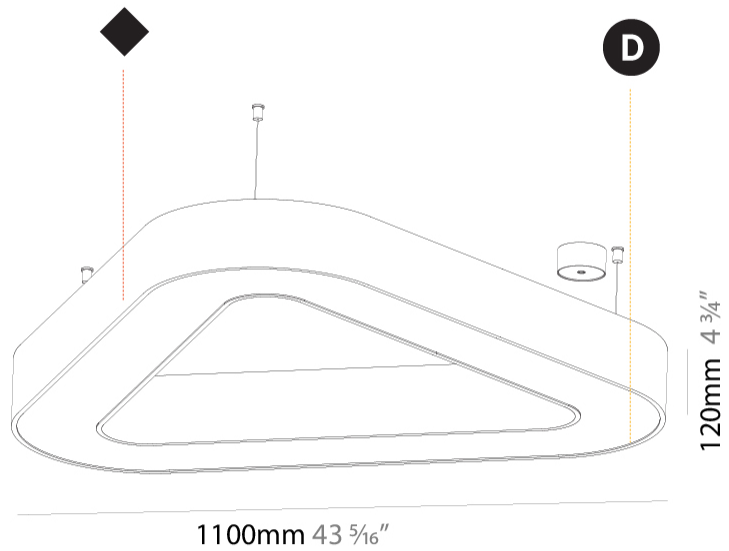

GENERAL

Series: Glorious
Subseries: Glorious Victory
Brand: Prolicht
Division: Architectural
Mounting Type: Suspension
Mounting Location: Ceiling
Subcategory: Ambient

PHYSICAL

Shape: Abstract
Length (mm): 1100
Length (in): 43 5/16
Width (mm): 1100
Width (in): 43 5/16
Height (mm): 120
Height (in): 4 3/4
Max. Overall Height (mm): 2120
Max. Overall Height (in): 83 7/16
Light Distribution: Direct
Weight (kg): 10.561
Weight (lbs): 23.23
Diffuser: PMMA - Opal or Micro-Prism
Fixture Finish: SSR / BKV / CWI / CRY / HAB / LAG / UFT / ITA / RUA / RUR / MIC / FTG / MYG / TWT / LOD / PUS / FRO / FUP / KIA / POP / BLS / SPG / MEY / GOH / GUM / CHC / COM / ABZ / JAG / OBR / MOS / ROR
Fixture Material: Aluminum

ELECTRICAL

Lamp Type: LED (Zhaga Standard)
Input Wattage (W): 45
Total Output Wattage (W): 36 / 28.8 (3500K)
Dimming: Non-Dimming / Phase Dimming (120Vac only) / 0-10V Dimming
Driver Included: Yes
Driver Location: Integrated
Driver Type: Constant Current - 120 / 277Vac
Driver Class: Class 2
Input Voltage (V): 120 - 277
Constant Current (MA): 350 / 900 (3500K)

LED

Color Temperature (°K): 3000 / 3500 / 4000
Max. Delivered Lumen (lm): 4150 / 4302 / 43390
CRI: >80 CRI
Efficiency (%): 0.65
Lamp Life (hrs): 50000

OPTICAL

RATINGS AND CERTIFICATIONS

Certified By: Certified for North American Standards
IP rating: IP20